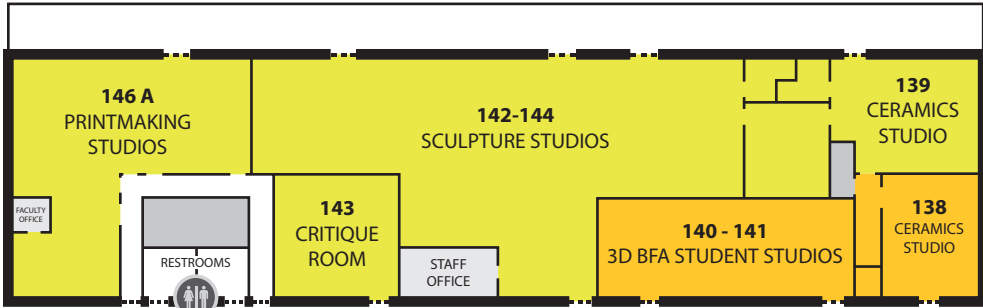

SCULPTURE STORAGE

KILNS

COVERED PATIO