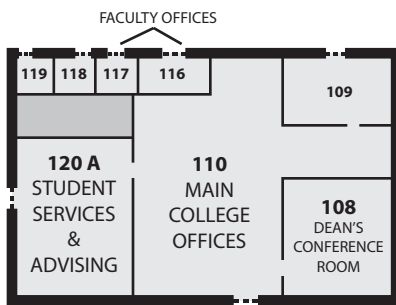

SCULPTURE STORAGE

KILNS

COVERED PATIO